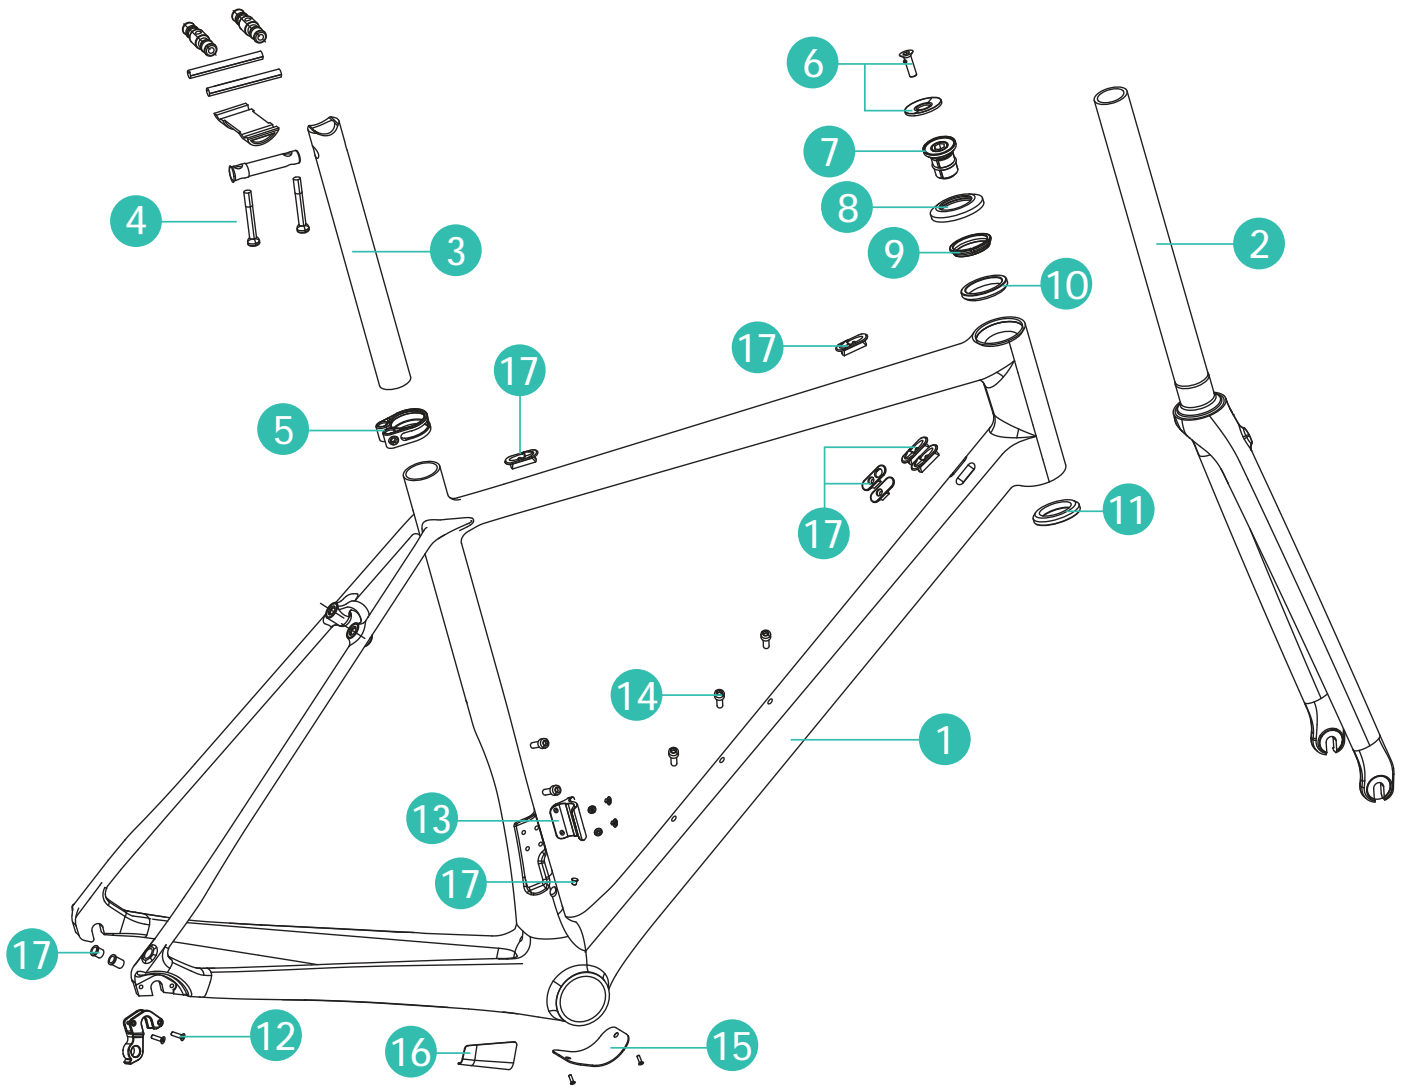

HURU Disc Brake Frameset comes with the following parts:

1	HURU Disc Brake Frame	12	Rear Derailleur Hanger w/ Thru Axle 1x M5 Bolts
2	HURU Disc Fork	13	Front Derailleur Hanger (Not Removable)
3	HURU 27.2mm Carbon Seatpost	14	5x Water Bottle Cage Mount M5 Bolts
4	Saddle Rail Clamp (8 Nm)	15	Cable Routing Access Cover w/ 2x M3 Bolts
5	Seatclamp (6 Nm)	16	Stainless Steel Alloy Guard
6	1x Headset Top Cap and 1x M6 Bolt	17	2x Derailleur Cable Stops (Down Tube)
7	Headset Expander (5-7Nm)		DI2 Cable Stop (Down Tube)
8	CHAPTER2 Headset Cover		2x Blank Cable Stops (Down Tube)
9	Headset Compression Ring		1x Rear Derailleur Cable Stop
10	Headset Upper Race IS42/28.6 45/45D H8		1x Rear Derailleur DI2 Rubber Grommit DI2 Rubber Plug
11	Headset Upper Race IS42/30 45/45D H8	18	Fork Removable Thru Axle Drop Out w/ 1x M4 bolt

 Rim Brake

HURU Rim Brake Frameset comes with the following parts:

1	HURU Rim Brake Frame	12	Rear Derailleur Hanger w 2x M3 Bolts
2	HURU Rim Fork	13	Front Derailleur Hanger (Not Removable)
3	HURU 27.2mm Carbon Seatpost	14	5x Water Bottle Cage Mount M5 Bolts
4	Saddle Rail Clamp (8 Nm)	15	Cable Routing Access Cover w/ 2x M3 Bolts
5	Seatclamp (6 Nm)	16	Stainless Steel Alloy Guard
6	1x Headset Top Cap and 1x M6 Bolt	17	2x Derailleur Cable Stops (Down Tube)
7	Headset Expander (5-7Nm)		Di2 Cable Stop (Down Tube)
8	CHAPTER2 Headset Cover		2x Blank Cable Stops (Down Tube)
9	Headset Compression Ring		2x Brake Cable Stop (Top Tube)
10	Headset Upper Race IS42/28.6 45/45D H8		1x Rear Derailleur Cable Stop
11	Headset Upper Race IS42/30 45/45D H8		1x Rear Derailleur Di2 Rubber Grommit Di2 Rubber Plug