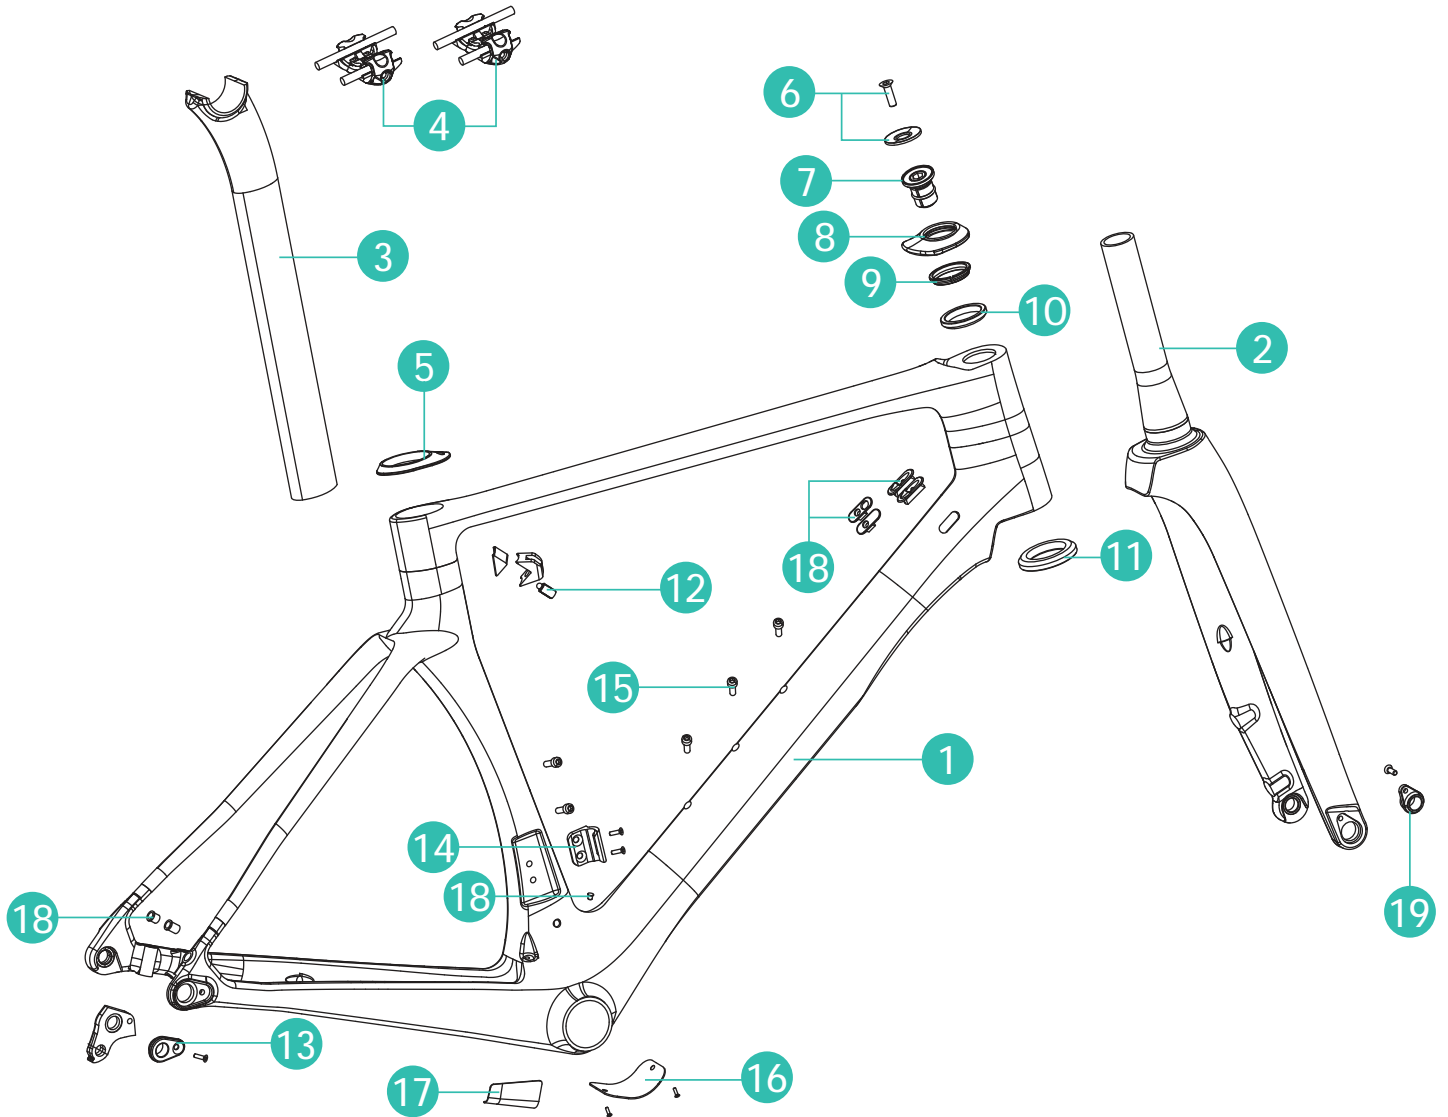


 Disc Brake

RERE Disc Brake Frameset comes with the following parts:

1	RERE Disc Brake Frame	13	Rear Derailleur Hanger w/ Thru Axle 1x M5 Bolt
2	RERE Disc Fork	14	Front Derailleur Hanger w 2x M5 Bolts
3	RERE Seatpost	15	5x Water Bottle Cage Mount M5 Bolts
4	Saddle Rail Clamp 12Nm (7mm and 7x9mm)	16	Cable Routing Access Cover w/ 2x M3 Bolts
5	Seatpost/Frame Rubber Cover	17	Stainless Steel Alloy Guard
6	1x Headset Top Cap and 1x M6 Bolt	18	2x Derailleur Cable Stops (Down Tube)
7	Headset Expander (5-7Nm)		Di2 Cable Stop (Down Tube)
8	CHAPTER2 Carbon Headset Cover		2x Blank Cable Stops (Down Tube)
9	Headset Compression Ring		1x Rear Derailleur Cable Stop
10	Headset Upper Race IS42/28.6 45/45D H6.5		1x Rear Derailleur Di2 Rubber Grommit Di2 Rubber Plug
11	Headset Lower Race IS52/40 45/45D H7	19	Fork Removable Thru Axle Drop Out w/ 1x M4 bolt
12	Seatclamp (9Nm)		

Rim Brake

RERE Rim Brake Frameset comes with the following parts:

1	RERE Rim Brake Frame	13	Rear Derailleur Hanger w 2x M3 Bolts
2	RERE Rim Fork	14	Front Derailleur Hanger w 2x M5 Bolts
3	RERE Seatpost	15	5x Water Bottle Cage Mount M5 Bolts
4	Saddle Rail Clamp 12Nm (7mm and 7x9mm)	16	Cable Routing Access Cover w/ 2x M3 Bolts
5	Seatpost/Frame Rubber Cover	17	Stainless Steel Alloy Guard
6	1x Headset Top Cap and 1x M6 Bolt	18	2x Derailleur Cable Stops (Down Tube)
7	Headset Expander (5-7Nm)		Di2 Cable Stop (Down Tube)
8	CHAPTER2 Carbon Headset Cover		2x Blank Cable Stops (Down Tube)
9	Headset Compression Ring		2x Brake Cable Stop (Top Tube)
10	Headset Upper Race IS42/28.6 45/45D H6.5		1x Rear Derailleur Cable Stop
11	Headset Lower Race IS52/40 45/45D H7		1x Rear Derailleur Di2 Rubber Grommit Di2 Rubber Plug
12	Seatclamp (9Nm)		