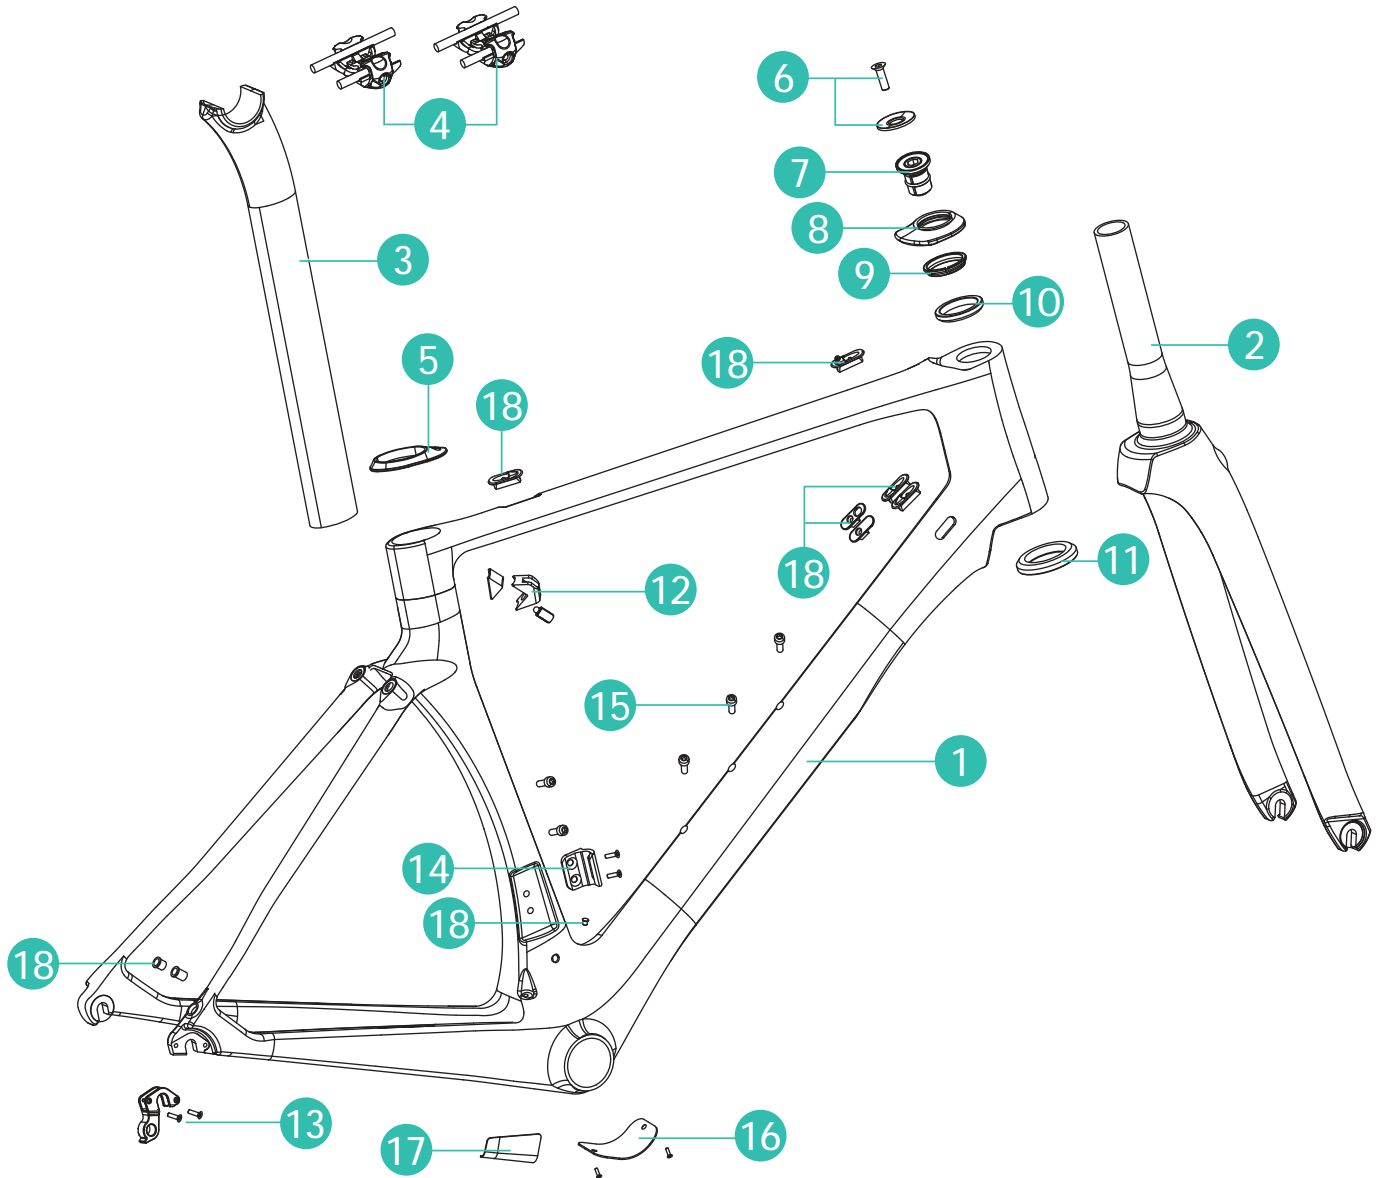


 Disc Brake

RERE Disc Brake Frameset comes with the following parts:

1	RERE Disc Brake Frame	13	Rear Derailleur Hanger w/ Thru Axle 1x M5 Bolt
2	RERE Disc Fork	14	Front Derailleur Hanger w 2x M5 Bolts
3	RERE Seatpost	15	5x Water Bottle Cage Mount M5 Bolts
4	Saddle Rail Clamp 12Nm (7mm and 7x9mm)	16	Cable Routing Access Cover w/ 2x M3 Bolts
5	Seatpost/Frame Rubber Cover	17	Stainless Steel Alloy Guard
6	1x Headset Top Cap and 1x M6 Bolt	18	2x Derailleur Cable Stops (Down Tube)
7	Headset Expander (5-7Nm)		Di2 Cable Stop (Down Tube)
8	CHAPTER2 Carbon Headset Cover		2x Blank Cable Stops (Down Tube)
9	Headset Compression Ring		1x Rear Derailleur Cable Stop
10	Headset Upper Race IS42/28.6 45/45D H6.5		1x Rear Derailleur Di2 Rubber Grommit Di2 Rubber Plug
11	Headset Lower Race IS52/40 45/45D H7	19	Fork Removable Thru Axle Drop Out w/ 1x M4 bolt
12	Seatclamp (9Nm)		

Rim Brake

RERE Rim Brake Frameset comes with the following parts:

1	RERE Rim Brake Frame	13	Rear Derailleur Hanger w 2x M3 Bolts
2	RERE Rim Fork	14	Front Derailleur Hanger w 2x M5 Bolts
3	RERE Seatpost	15	5x Water Bottle Cage Mount M5 Bolts
4	Saddle Rail Clamp 12Nm (7mm and 7x9mm)	16	Cable Routing Access Cover w/ 2x M3 Bolts
5	Seatpost/Frame Rubber Cover	17	Stainless Steel Alloy Guard
6	1x Headset Top Cap and 1x M6 Bolt	18	2x Derailleur Cable Stops (Down Tube)
7	Headset Expander (5-7Nm)		Di2 Cable Stop (Down Tube)
8	CHAPTER2 Carbon Headset Cover		2x Blank Cable Stops (Down Tube)
9	Headset Compression Ring		2x Brake Cable Stop (Top Tube)
10	Headset Upper Race IS42/28.6 45/45D H6.5		1x Rear Derailleur Cable Stop
11	Headset Lower Race IS52/40 45/45D H7		1x Rear Derailleur Di2 Rubber Grommit Di2 Rubber Plug
12	Seatclamp (9Nm)		