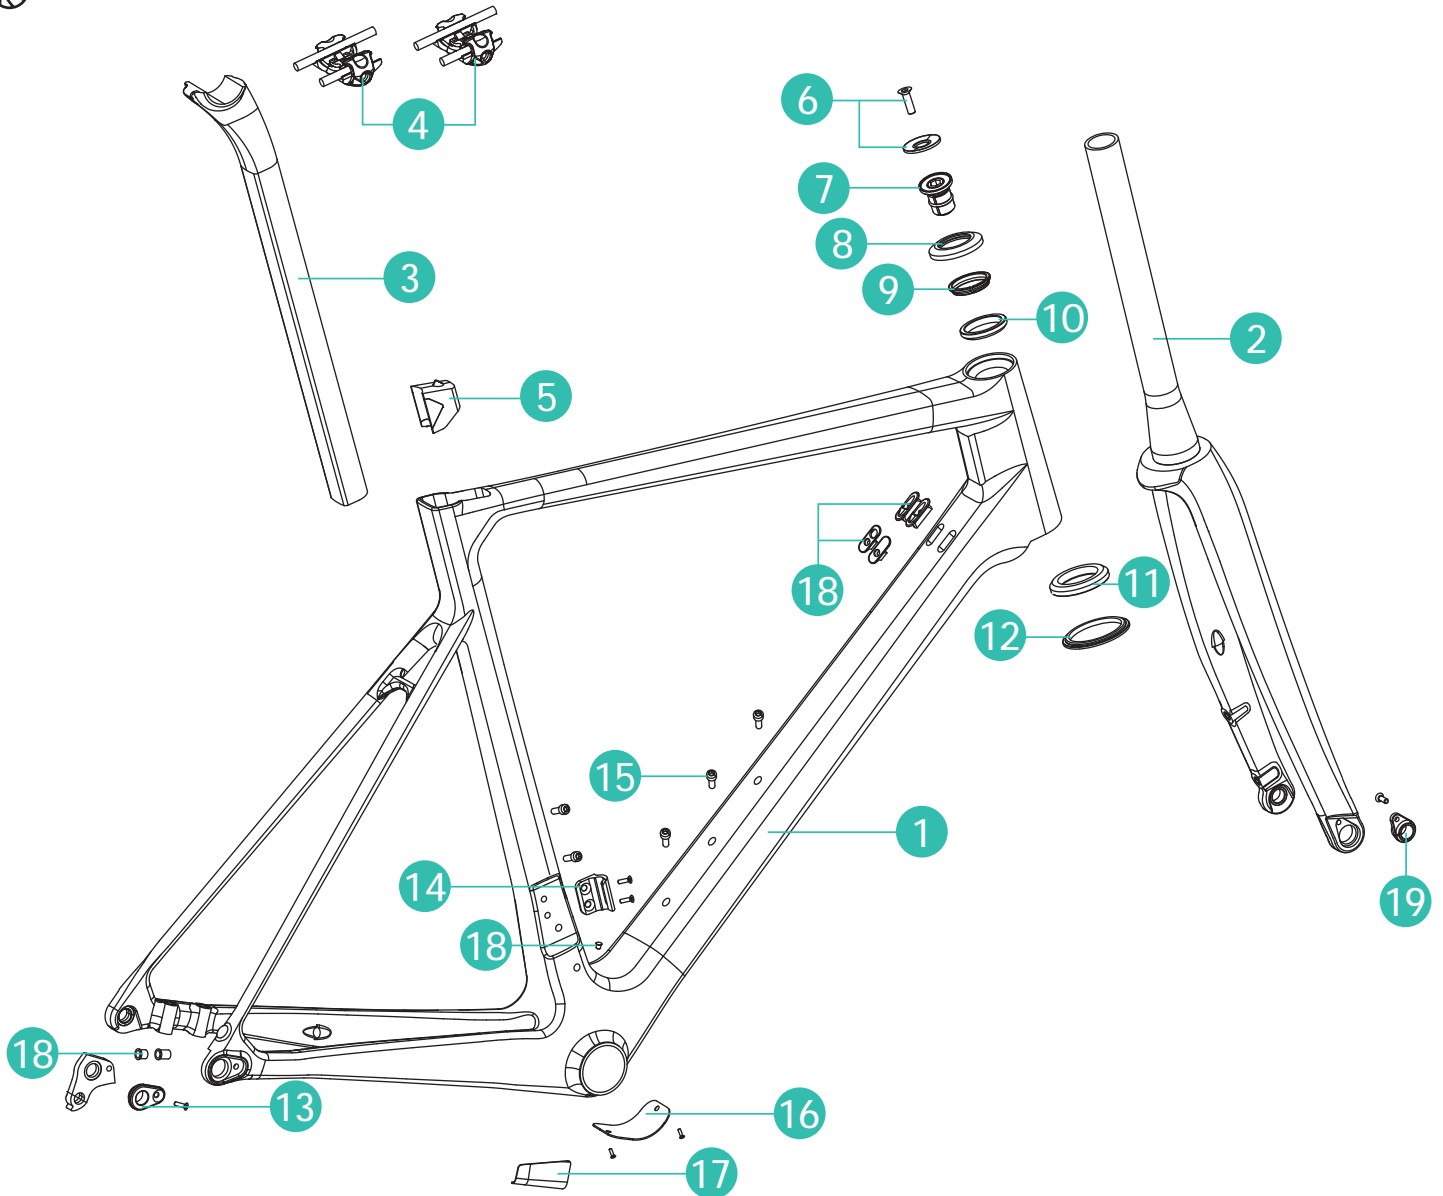

 Disc Brake

TERE Disc Brake Frameset comes with the following parts:

1	TERE Disc Brake Frame	13	Rear Derailleur Hanger w/ Thru Axle 1x M5 Bolt
2	TERE Disc Fork	14	Front Derailleur Hanger w 2x M5 Bolts
3	TERE Seatpost	15	5x Water Bottle Cage Mount M5 Bolts
4	Saddle Rail Clamp 12Nm (7mm and 7x9mm)	16	Cable Routing Access Cover w/ 2x M3 Bolts
5	Seatclamp (9Nm)	17	Stainless Steel Alloy Guard
6	1x Headset Top Cap and 1x M6 Bolt	18	2x Derailleur Cable Stops (Down Tube)
7	Headset Expander (5-7Nm)		Di2 Cable Stop (Down Tube)
8	CHAPTER2 Headset Cover		2x Blank Cable Stops (Down Tube)
9	Headset Compression Ring		1x Rear Derailleur Cable Stop
10	Headset Upper Race IS42/28.6 45/45D H6.5		1x Rear Derailleur Di2 Rubber Grommit Di2 Rubber Plug
11	Headset Lower Race IS52/40 45/45D H7	19	Fork Removable Thru Axle Drop Out w/ 1x M4 bolt
12	Headset Crown Race		

Rim Brake

TERE Rim Brake Frameset comes with the following parts:

1	TERE Rim Brake Frame	13	Rear Derailleur Hanger w 2x M3 Bolts
2	TERE Rim Fork	14	Front Derailleur Hanger w 2x M5 Bolts
3	TERE Seatpost	15	5x Water Bottle Cage Mount M5 Bolts
4	Saddle Rail Clamp 12Nm (7mm and 7x9mm)	16	Cable Routing Access Cover w/ 2x M3 Bolts
5	Seatclamp (9Nm)	17	Stainless Steel Alloy Guard
6	1x Headset Top Cap and 1x M6 Bolt	18	2x Derailleur Cable Stops (Down Tube)
7	Headset Expander (5-7Nm)		Di2 Cable Stop (Down Tube)
8	CHAPTER2 Headset Cover		2x Blank Cable Stops (Down Tube)
9	Headset Compression Ring		2x Brake Cable Stop (Top Tube)
10	Headset Upper Race IS42/28.6 45/45D H6.5		1x Rear Derailleur Cable Stop
11	Headset Lower Race IS52/40 45/45D H7		1x Rear Derailleur Di2 Rubber Grommit Di2 Rubber Plug
12	Headset Crown Race		