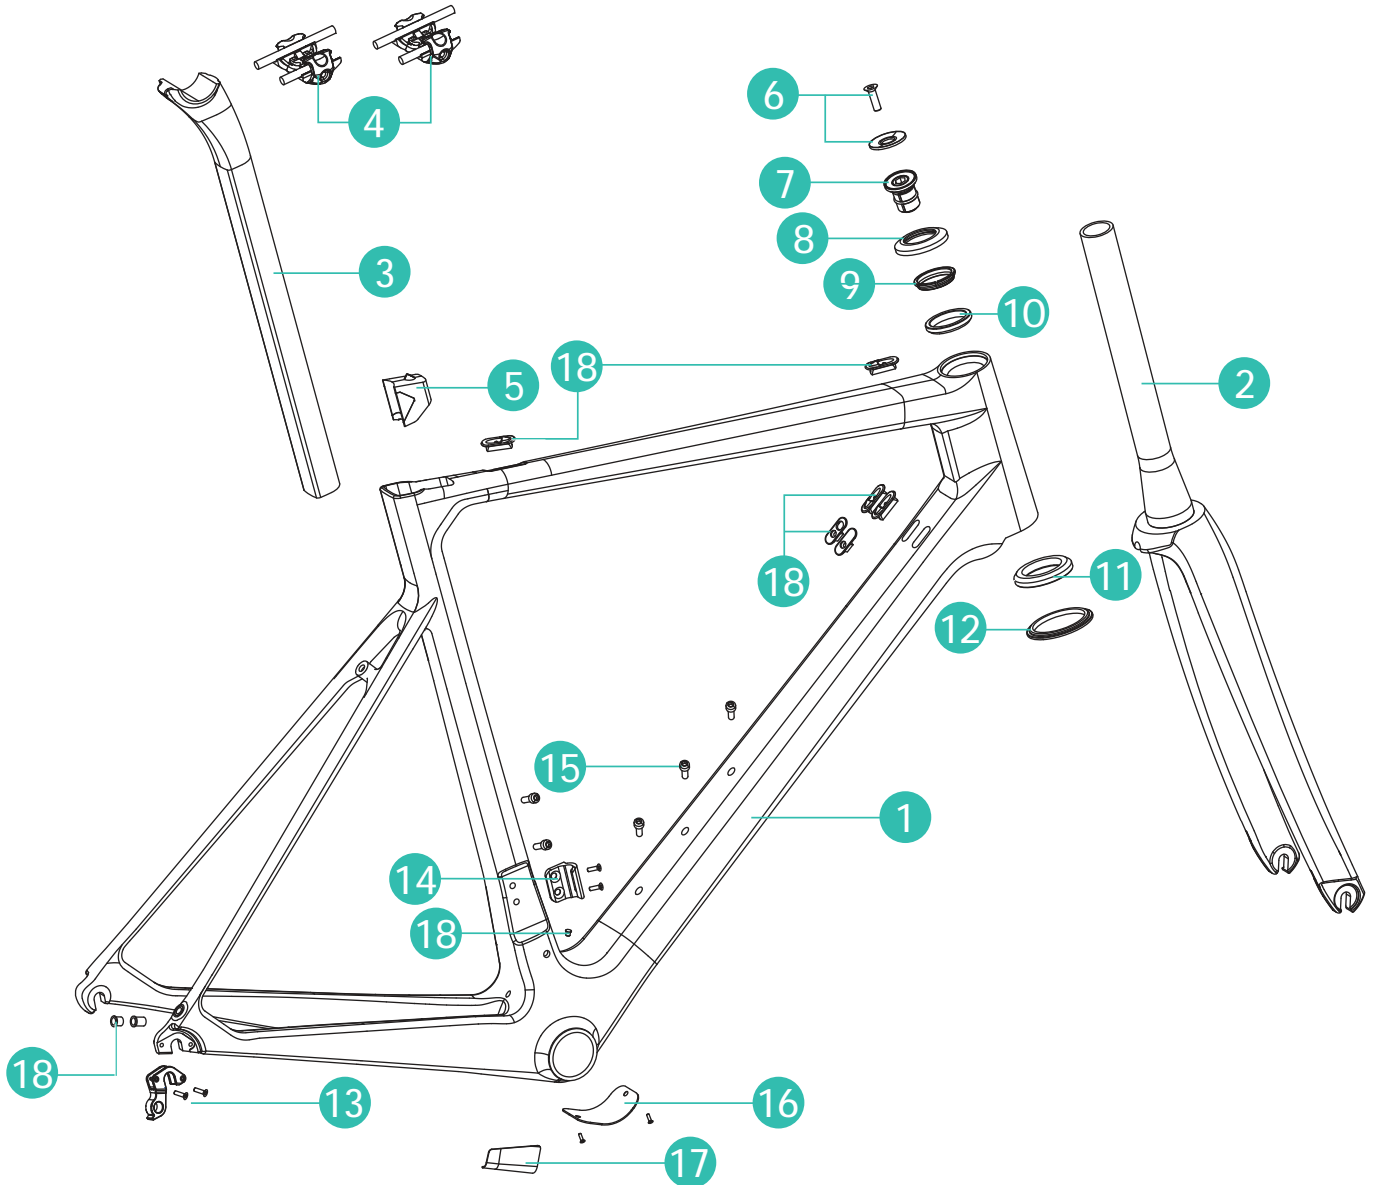

 Disc Brake

TERE Disc Brake Frameset comes with the following parts:

1	TERE Disc Brake Frame	13	Rear Derailleur Hanger w/ Thru Axle 1x M5 Bolt
2	TERE Disc Fork	14	Front Derailleur Hanger w 2x M5 Bolts
3	TERE Seatpost	15	5x Water Bottle Cage Mount M5 Bolts
4	Saddle Rail Clamp 12Nm (7mm and 7x9mm)	16	Cable Routing Access Cover w/ 2x M3 Bolts
5	Seatclamp (9Nm)	17	Stainless Steel Alloy Guard
6	1x Headset Top Cap and 1x M6 Bolt	18	2x Derailleur Cable Stops (Down Tube)
7	Headset Expander (5-7Nm)		Di2 Cable Stop (Down Tube)
8	CHAPTER2 Headset Cover		2x Blank Cable Stops (Down Tube)
9	Headset Compression Ring		1x Rear Derailleur Cable Stop
10	Headset Upper Race IS42/28.6 45/45D H6.5		1x Rear Derailleur Di2 Rubber Grommit Di2 Rubber Plug
11	Headset Lower Race IS52/40 45/45D H7	19	Fork Removable Thru Axle Drop Out w/ 1x M4 bolt
12	Headset Crown Race		

Rim Brake

TERE Rim Brake Frameset comes with the following parts:

1	TERE Rim Brake Frame	13	Rear Derailleur Hanger w 2x M3 Bolts
2	TERE Rim Fork	14	Front Derailleur Hanger w 2x M5 Bolts
3	TERE Seatpost	15	5x Water Bottle Cage Mount M5 Bolts
4	Saddle Rail Clamp 12Nm (7mm and 7x9mm)	16	Cable Routing Access Cover w/ 2x M3 Bolts
5	Seatclamp (9Nm)	17	Stainless Steel Alloy Guard
6	1x Headset Top Cap and 1x M6 Bolt	18	2x Derailleur Cable Stops (Down Tube)
7	Headset Expander (5-7Nm)		Di2 Cable Stop (Down Tube)
8	CHAPTER2 Headset Cover		2x Blank Cable Stops (Down Tube)
9	Headset Compression Ring		2x Brake Cable Stop (Top Tube)
10	Headset Upper Race IS42/28.6 45/45D H6.5		1x Rear Derailleur Cable Stop
11	Headset Lower Race IS52/40 45/45D H7		1x Rear Derailleur Di2 Rubber Grommit Di2 Rubber Plug
12	Headset Crown Race		